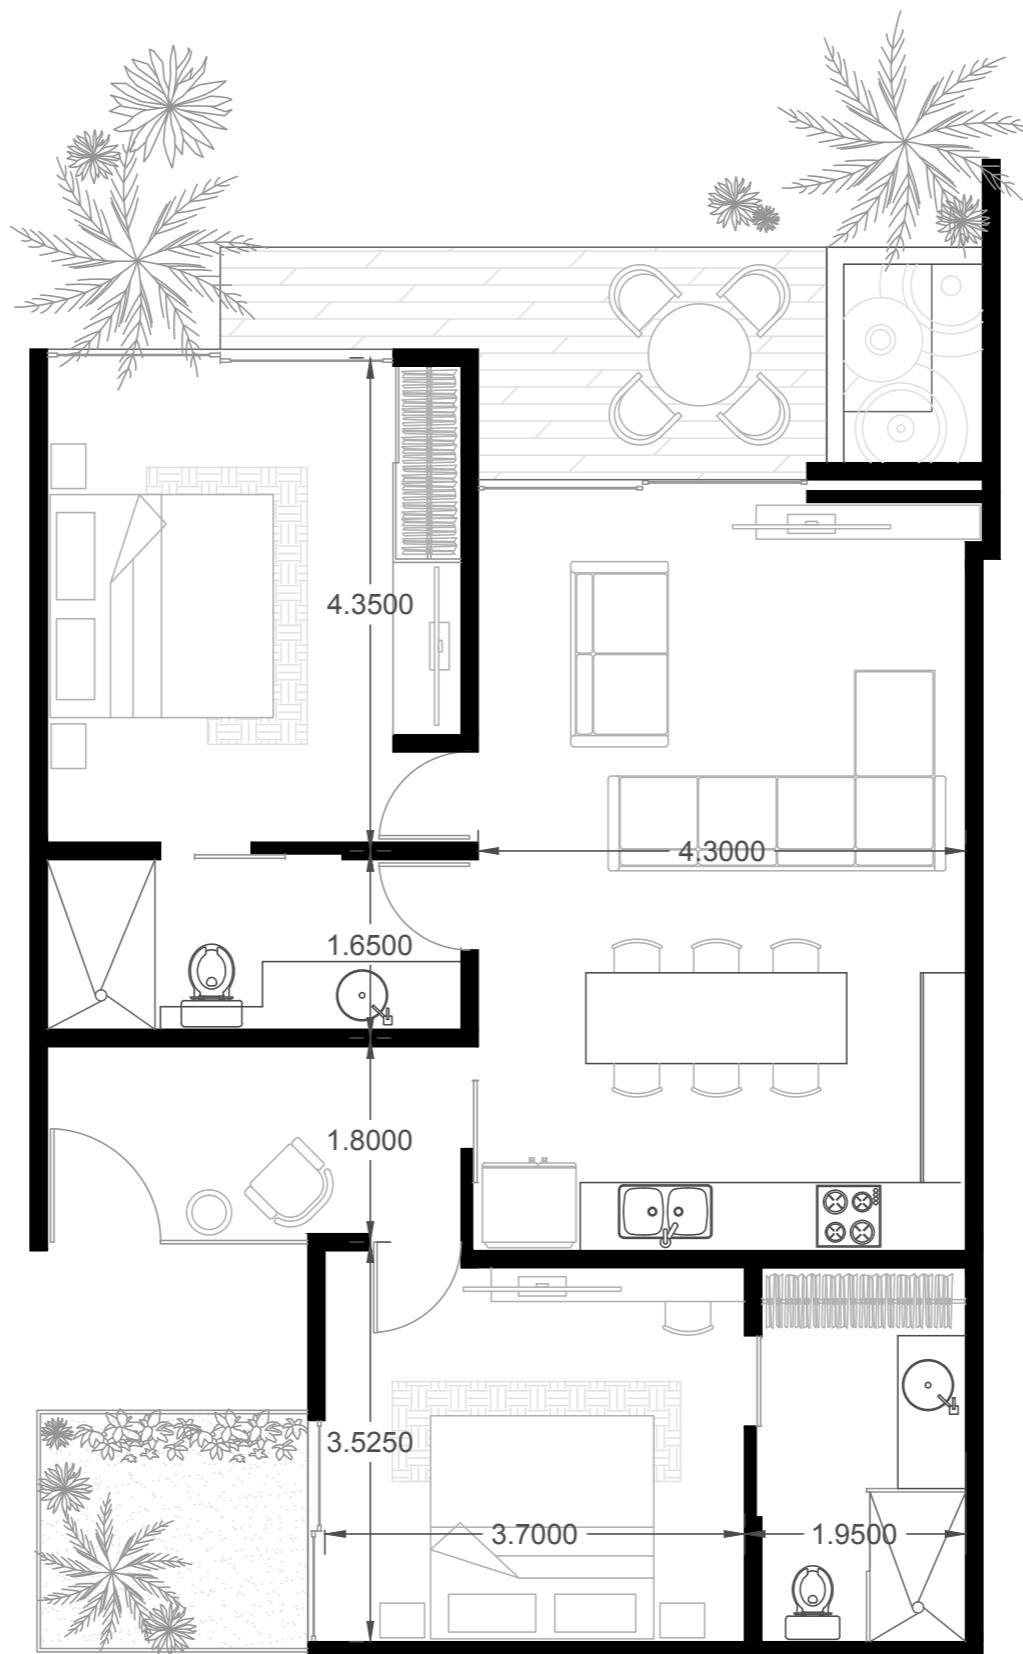

ANAH

TULUM

- bahia principe -

BLEND WITH
NATURE

LIVE SURROUNDED BY NATURE

Anah Tulum is located inside Bahia Principe Residences & Golf close to beach's access.

100 units in 20,000 square meters that allows the complex to blend perfectly with nature.

* Bahia Principe Benefits and Discount for Owners

CONDO TYPE C

CONDO TYPE D

TOWNHOUSE

Ground floor

TOWNHOUSE

Upper floor

ANAH