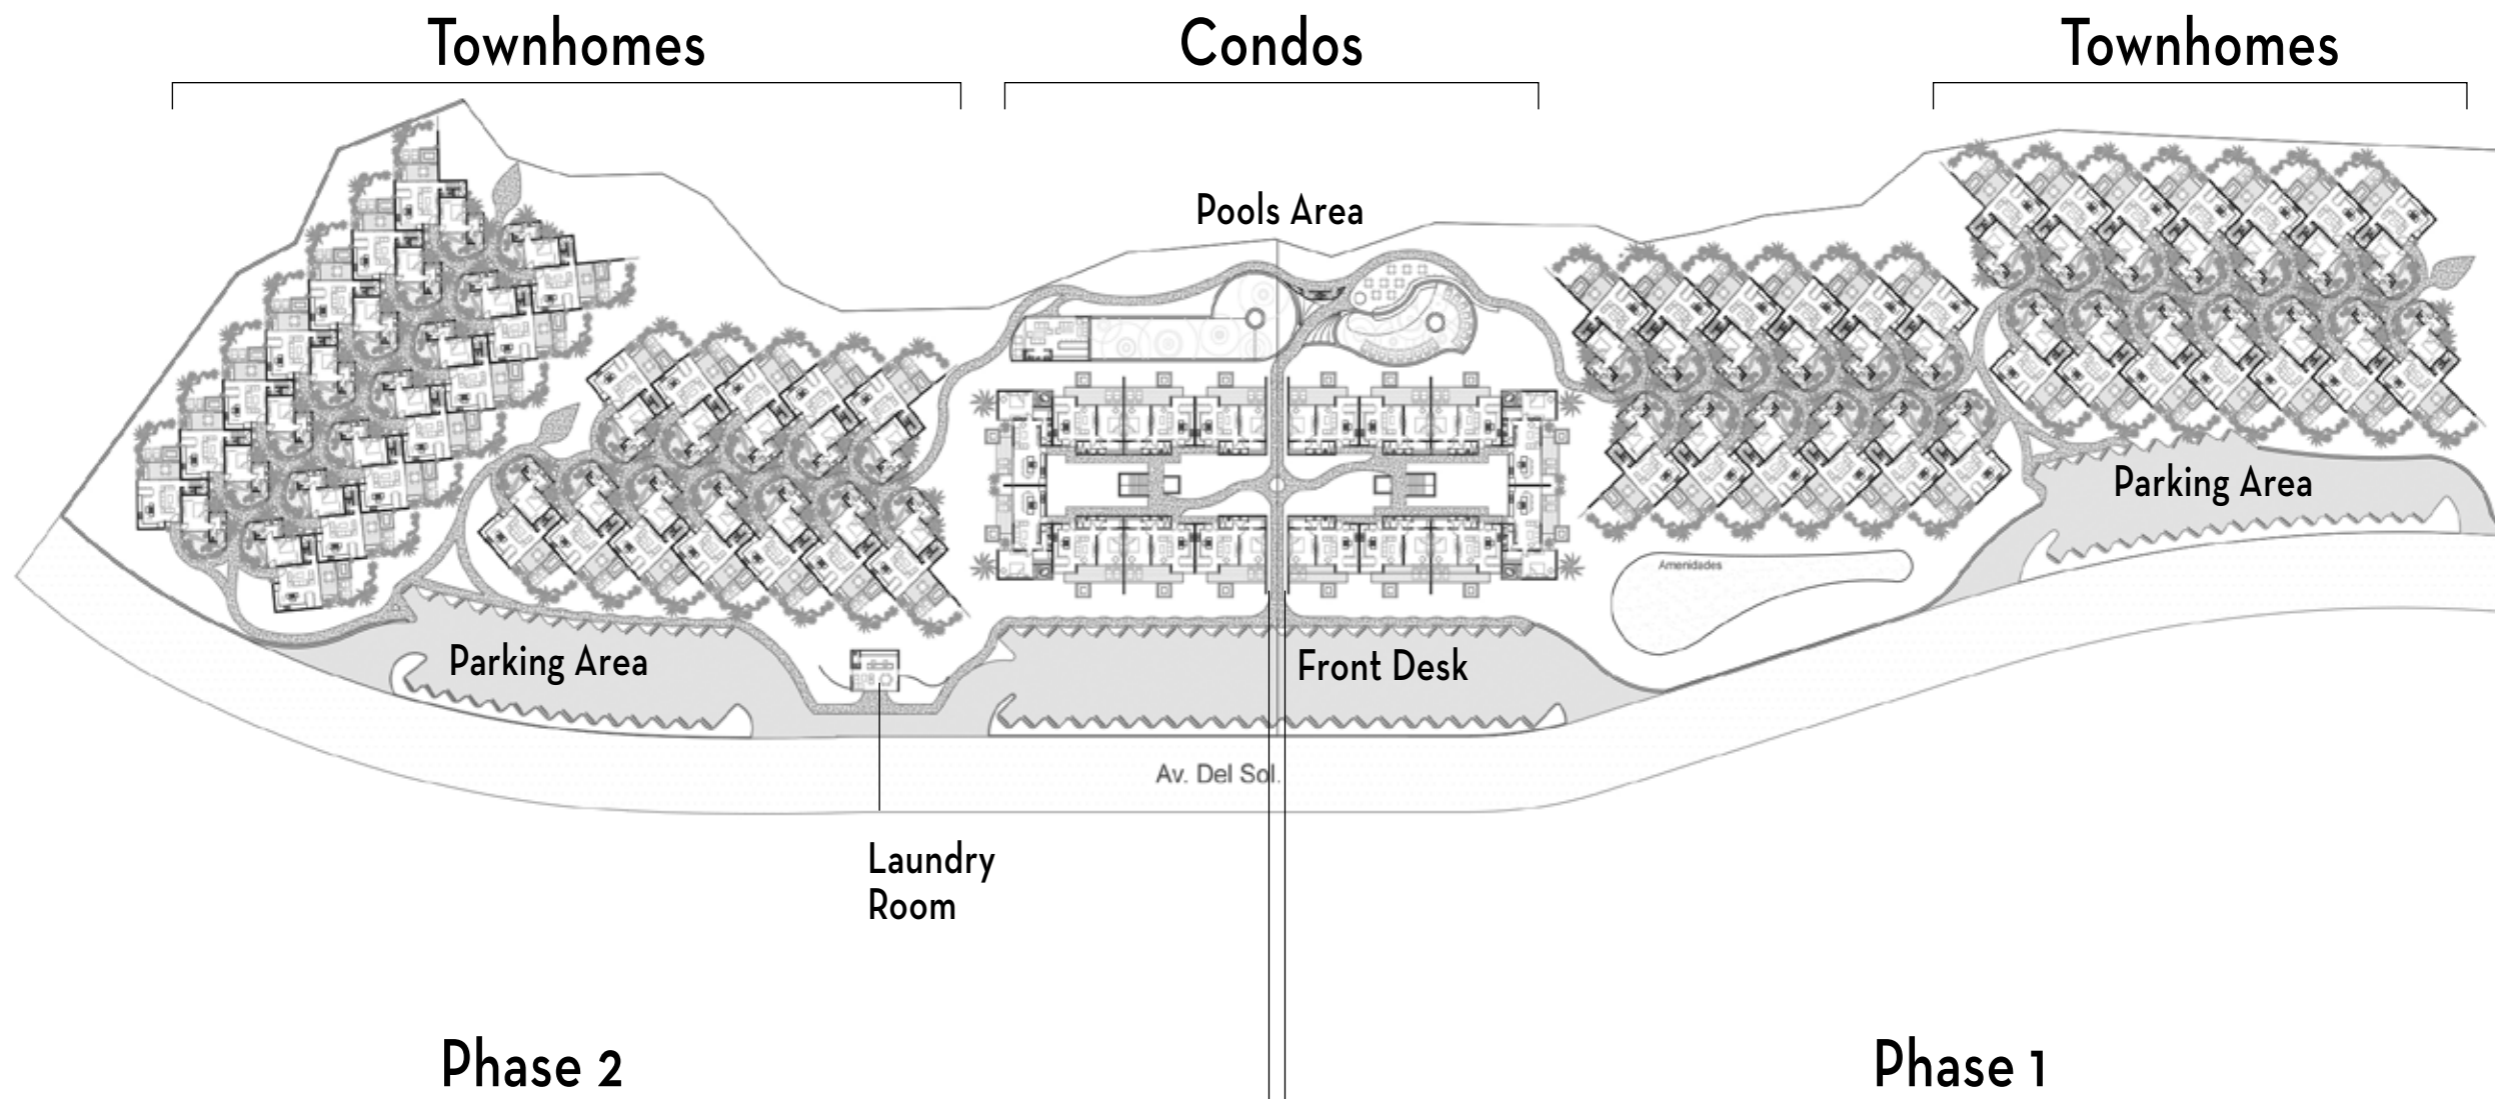

ANAH

TULUM

- bahia principe -

BLEND WITH
NATURE

LIVE SURROUNDED BY NATURE

Anah Tulum is located inside Bahia Principe Residences & Golf close to beach's access.

100 units in 20,000 square meters that allows the complex to blend perfectly with nature.

Condos and Townhomes with Lock Off System.

2 Bedroom Condos

Townhomes

RESORT LIVING

MASTER PLAN

Benefits of buying in Anah Tulum

- Direct financing (5 years)
- Units with lock off system available to maximize income
- Vacation rental program with Anah Leasing + Leisure
- Condo-hotel service
- Beach Club
- Two Golf Courses designed by Robert Trent Jones II
- Bahia Principe Benefits and Discount Program

AMENITIES

- Two pools
- Pool bar
- BBQ area
- Designated areas for meditation
- Access to Anah Village's amenities

Bahia Principe Complex's Amenities

- 15 restaurants*
- 7 buffets*
- 21 bars*
- Sport bar*
- 4 gyms
- 5 pools
- Free transportation throughout the complex
- 27 holes Golf Course designed by Robert Trent Jones II (18-holes and 9-holes executive course)
- Spa*
- Ecotourism activities
- Sport facilities
- Club & Event House
- Daily shows
- Casino & Disco*
- 1.5 km of beach

* Bahia Principe Benefits and Discount for Owners

CONDO TYPE C

CONDO TYPE D

TOWNHOUSE

Ground floor

TOWNHOUSE

Upper floor

ANAH