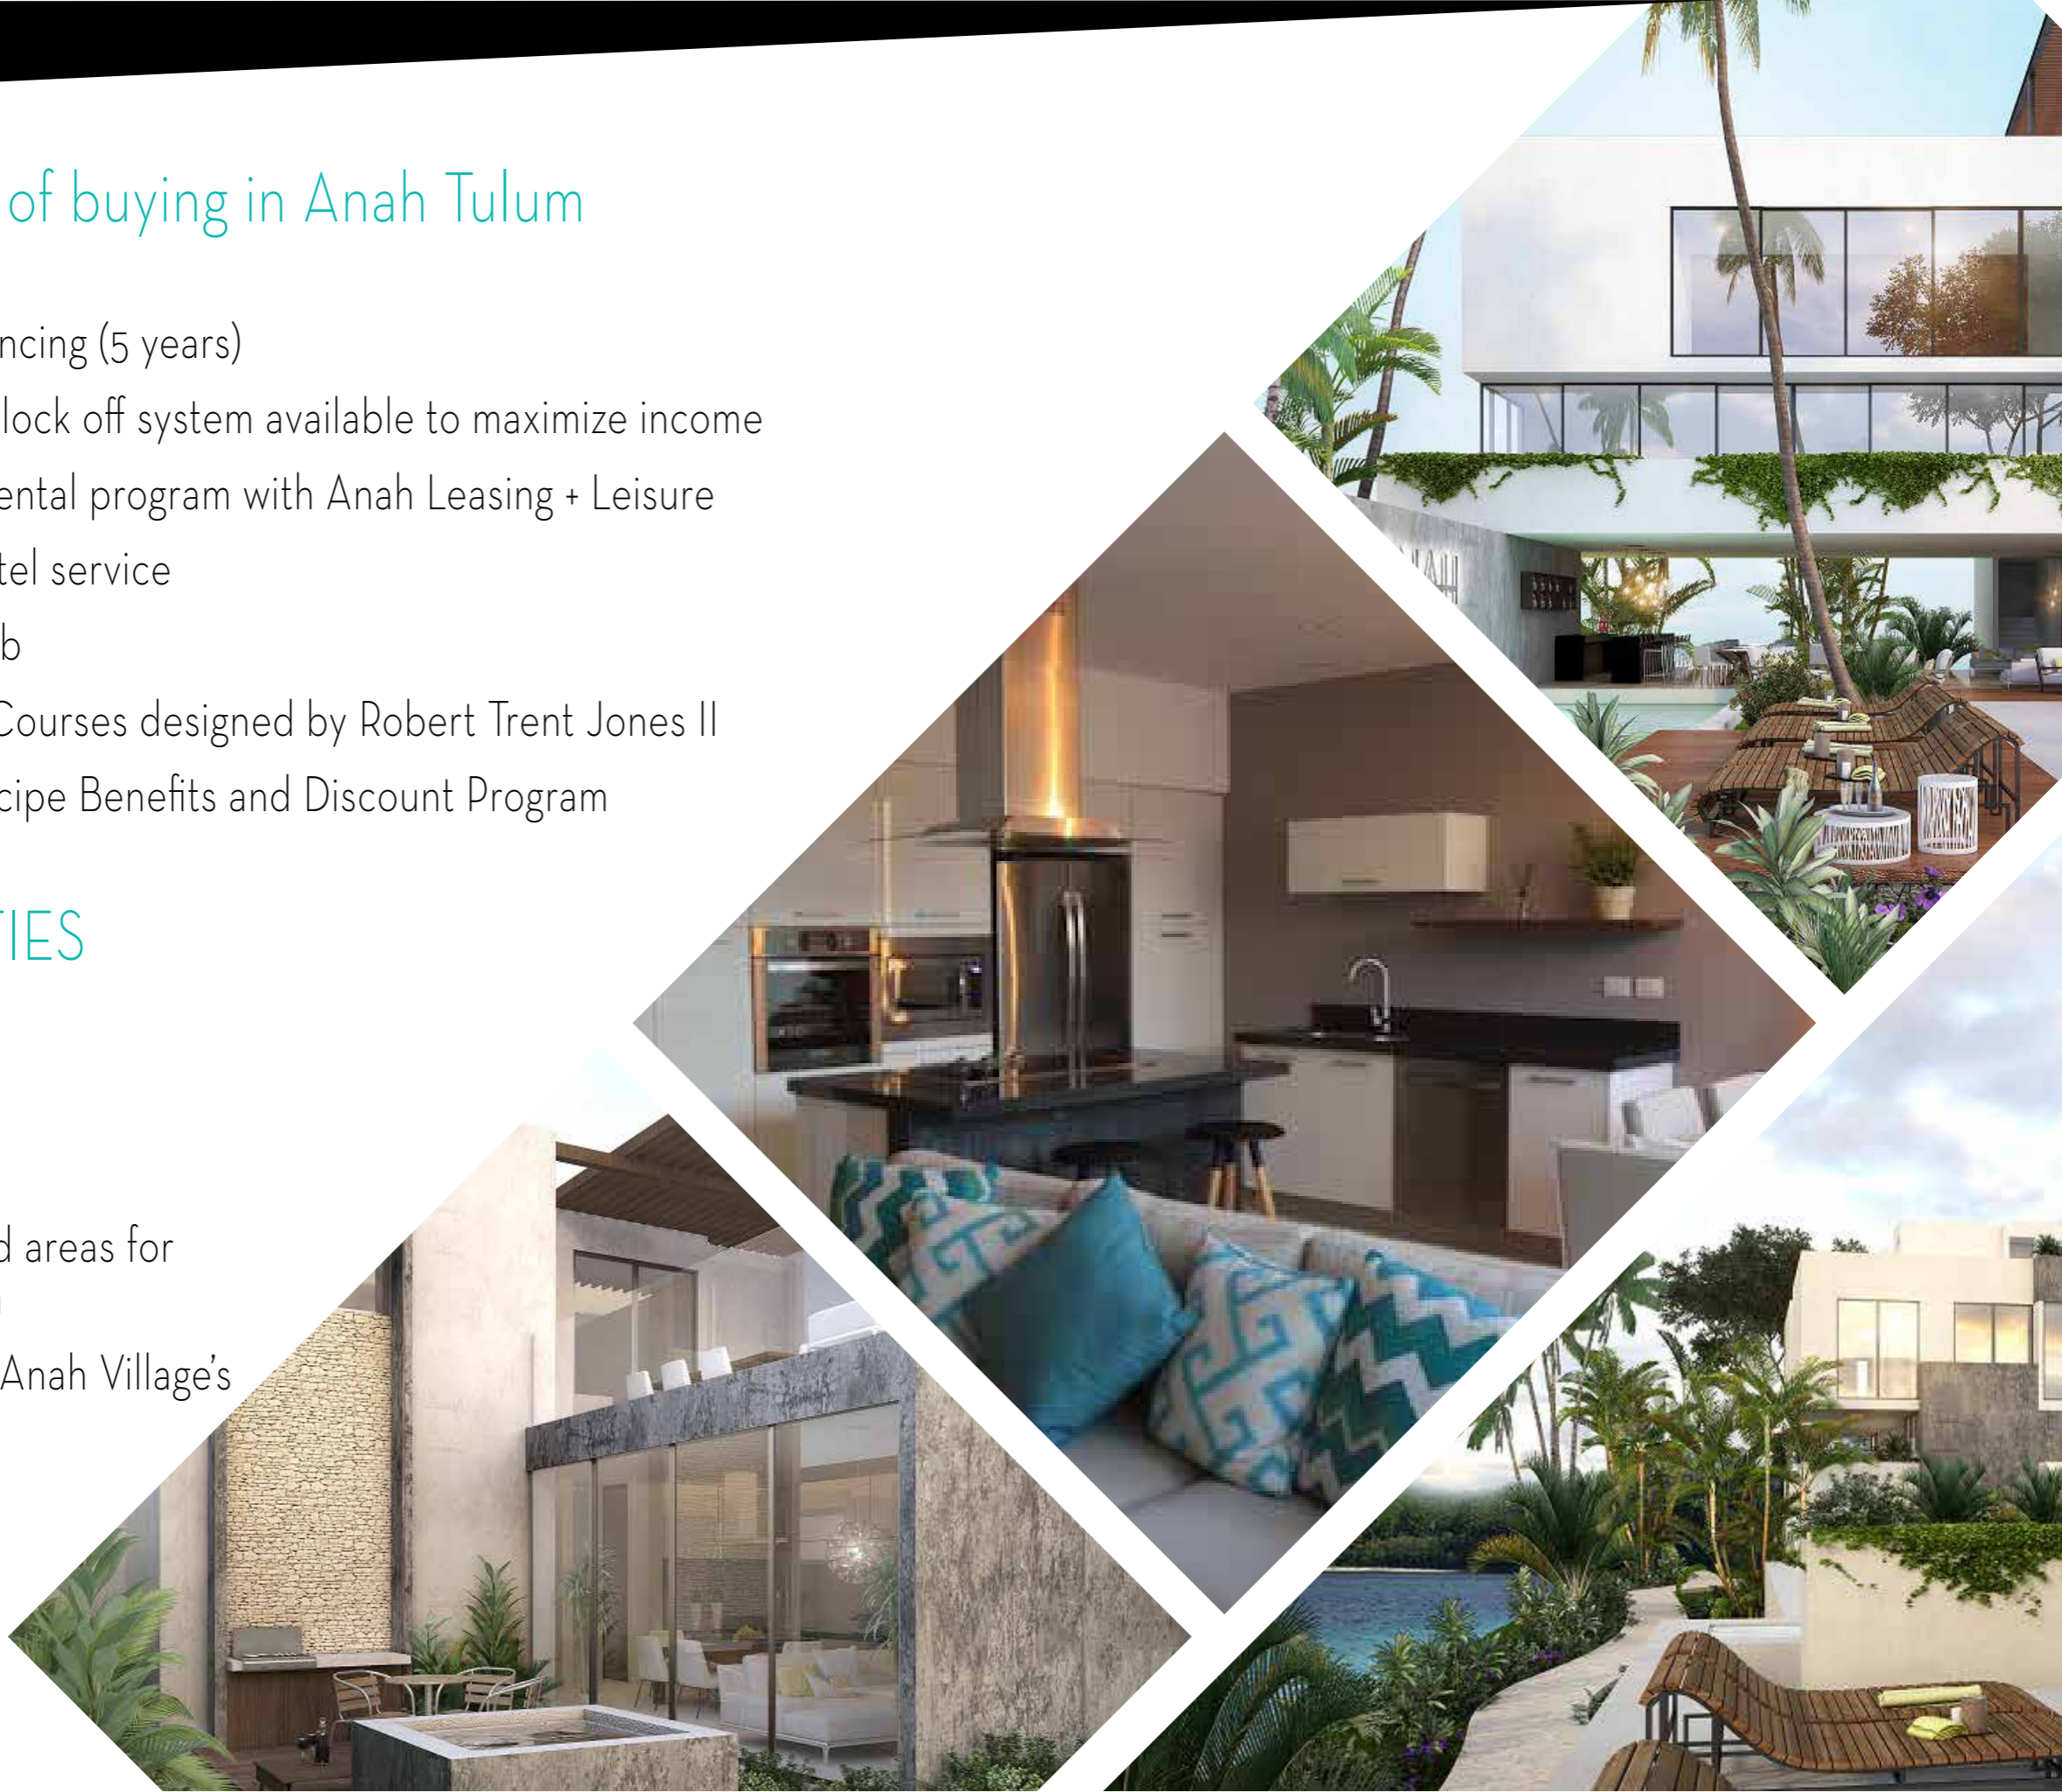

ANAH

TULUM

- bahia principe -

BLEND WITH
NATURE

LIVE SURROUNDED BY NATURE

Anah Tulum is located inside Bahia Principe Residences & Golf close to beach's access.

100 units in 20,000 square meters that allows the complex to blend perfectly with nature.

Condos and Townhomes with Lock Off System.

2 Bedroom Condos

Townhomes

RESORT LIVING

MASTER PLAN

Benefits of buying in Anah Tulum

- Direct financing (5 years)
- Units with lock off system available to maximize income
- Vacation rental program with Anah Leasing + Leisure
- Condo-hotel service
- Beach Club
- Two Golf Courses designed by Robert Trent Jones II
- Bahia Principe Benefits and Discount Program

AMENITIES

- Two pools
- Pool bar
- BBQ area
- Designated areas for meditation
- Access to Anah Village's amenities

Bahia Principe Complex's Amenities

- 15 restaurants*
- 7 buffets*
- 21 bars*
- Sport bar*
- 4 gyms
- 5 pools
- Free transportation throughout the complex
- 27 holes Golf Course designed by Robert Trent Jones II (18-holes and 9-holes executive course)
- Spa*
- Ecotourism activities
- Sport facilities
- Club & Event House
- Daily shows
- Casino & Disco*
- 1.5 km of beach