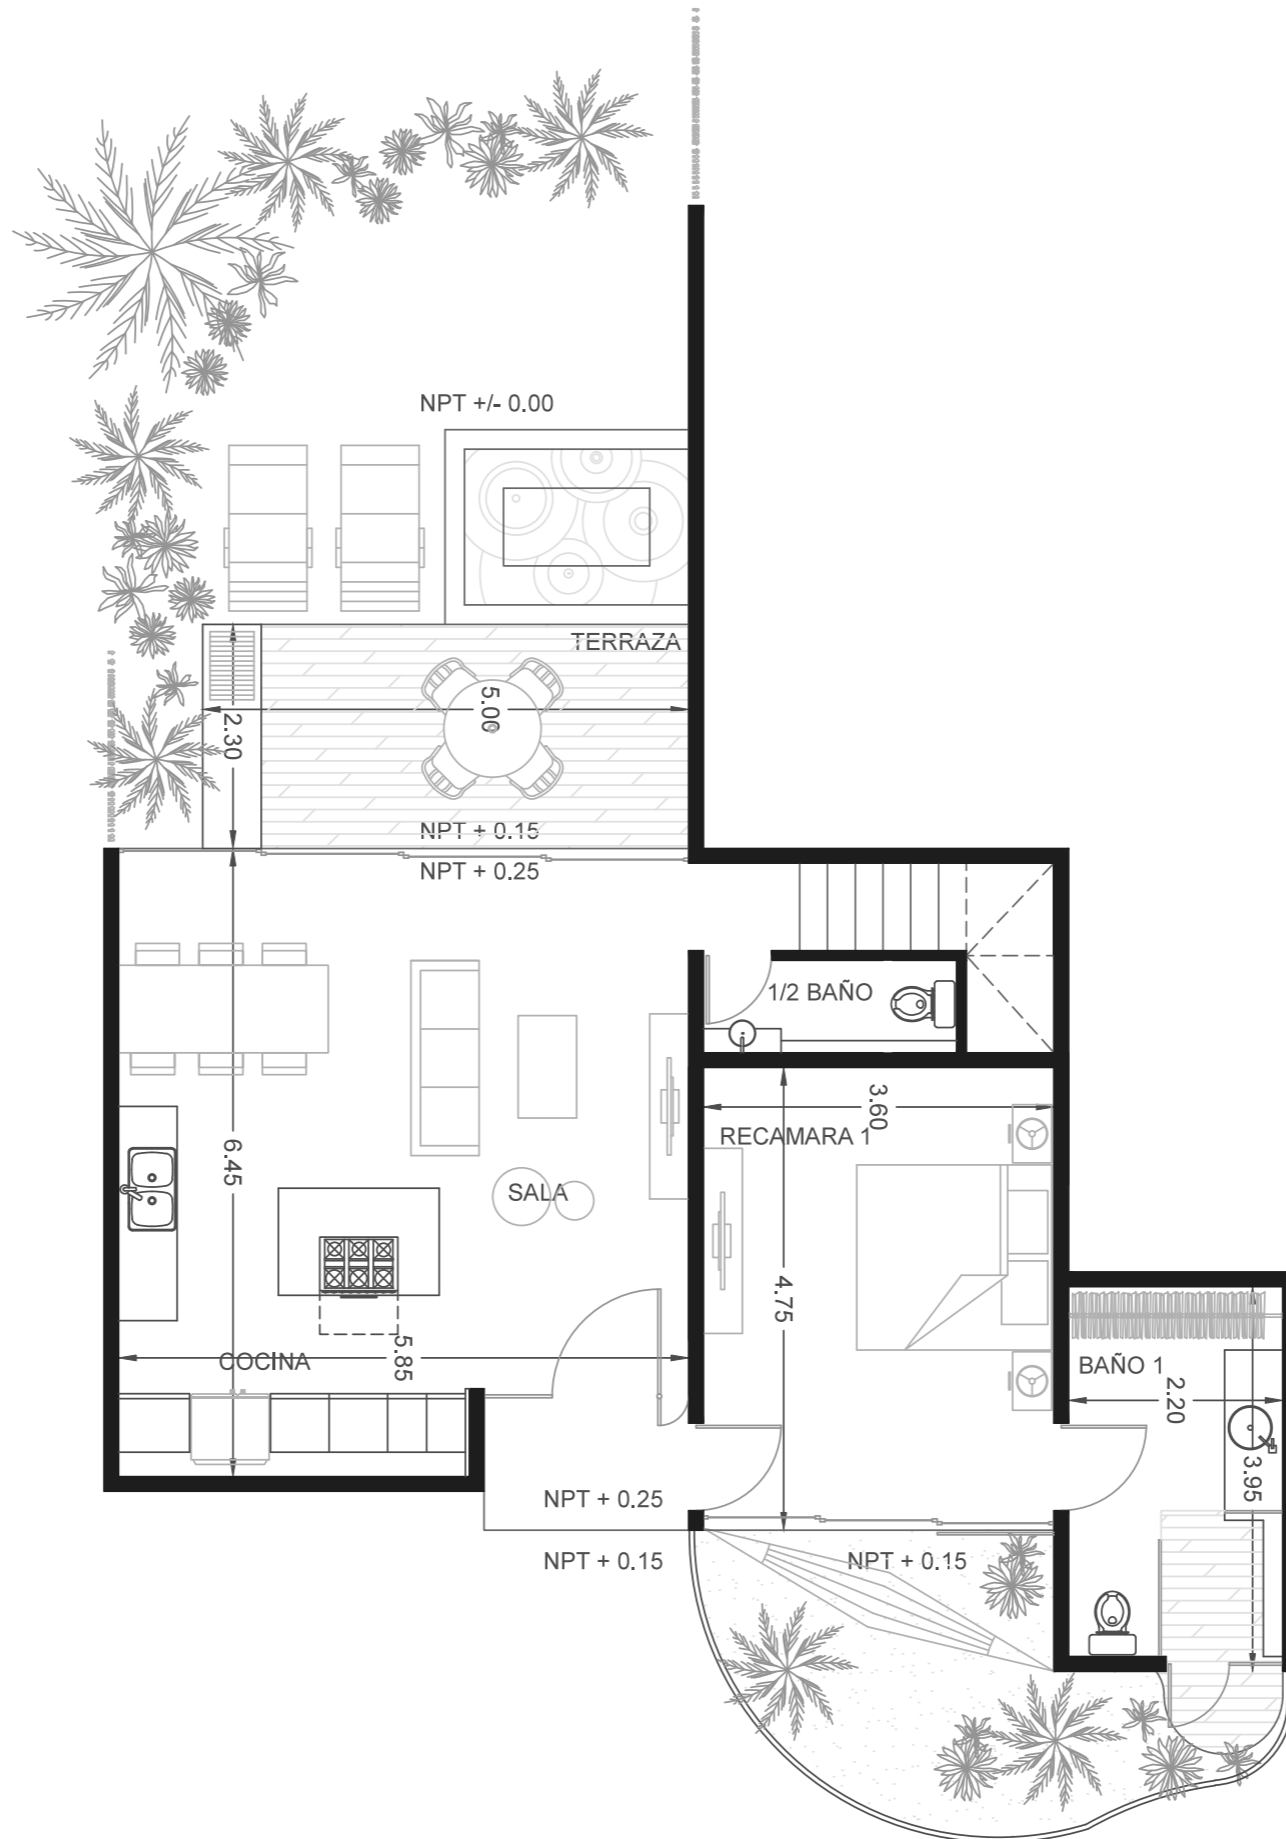

ANAH

TULUM

- bahia principe -

BLEND WITH
NATURE

LIVE SURROUNDED BY NATURE

Anah Tulum is located inside Bahia Principe Residences & Golf close to beach's access.

100 units in 20,000 square meters that allows the complex to blend perfectly with nature.

AMENITIES

- Two pools
- Pool bar
- BBQ area
- Designated areas for meditation
- Access to Anah Village's amenities

Bahia Principe Complex's Amenities

- 15 restaurants*
- 7 buffets*
- 21 bars*
- Sport bar*
- 4 gyms
- 5 pools
- Free transportation throughout the complex
- 27 holes Golf Course designed by Robert Trent Jones II (18-holes and 9-holes executive course)
- Spa*
- Ecotourism activities
- Sport facilities
- Club & Event House
- Daily shows
- Casino & Disco*
- 1.5 km of beach

* Bahia Principe Benefits and Discount for Owners

CONDO TYPE C

CONDO TYPE D

TOWNHOUSE

Ground floor

TOWNHOUSE

Upper floor

ANAH