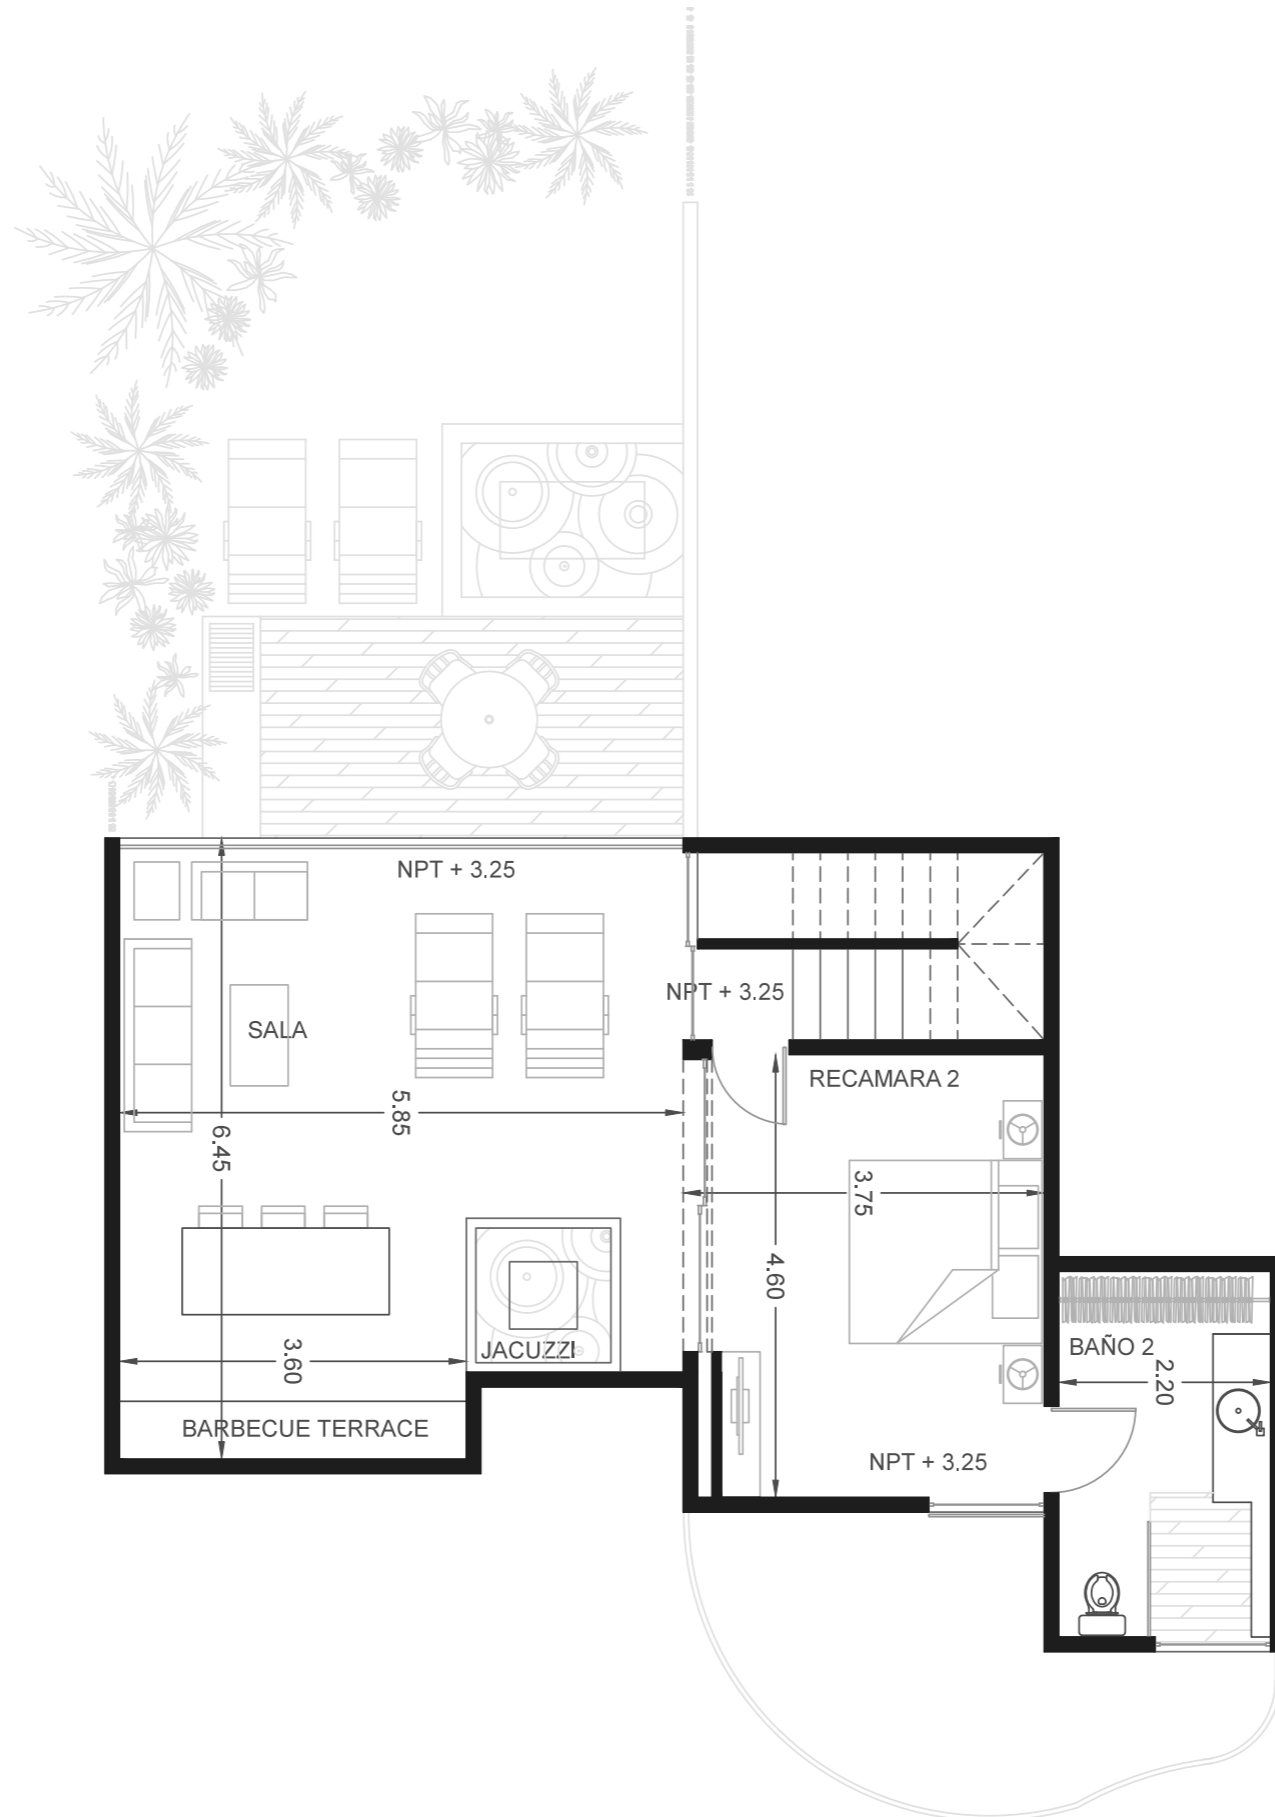

ANAH

TULUM

- bahia principe -

BLEND WITH
NATURE

LIVE SURROUNDED BY NATURE

Anah Tulum is located inside Bahia Principe Residences & Golf close to beach's access.

100 units in 20,000 square meters that allows the complex to blend perfectly with nature.

* Bahia Principe Benefits and Discount for Owners

CONDO TYPE C

CONDO TYPE D

TOWNHOUSE

Ground floor

TOWNHOUSE

Upper floor

ANAH