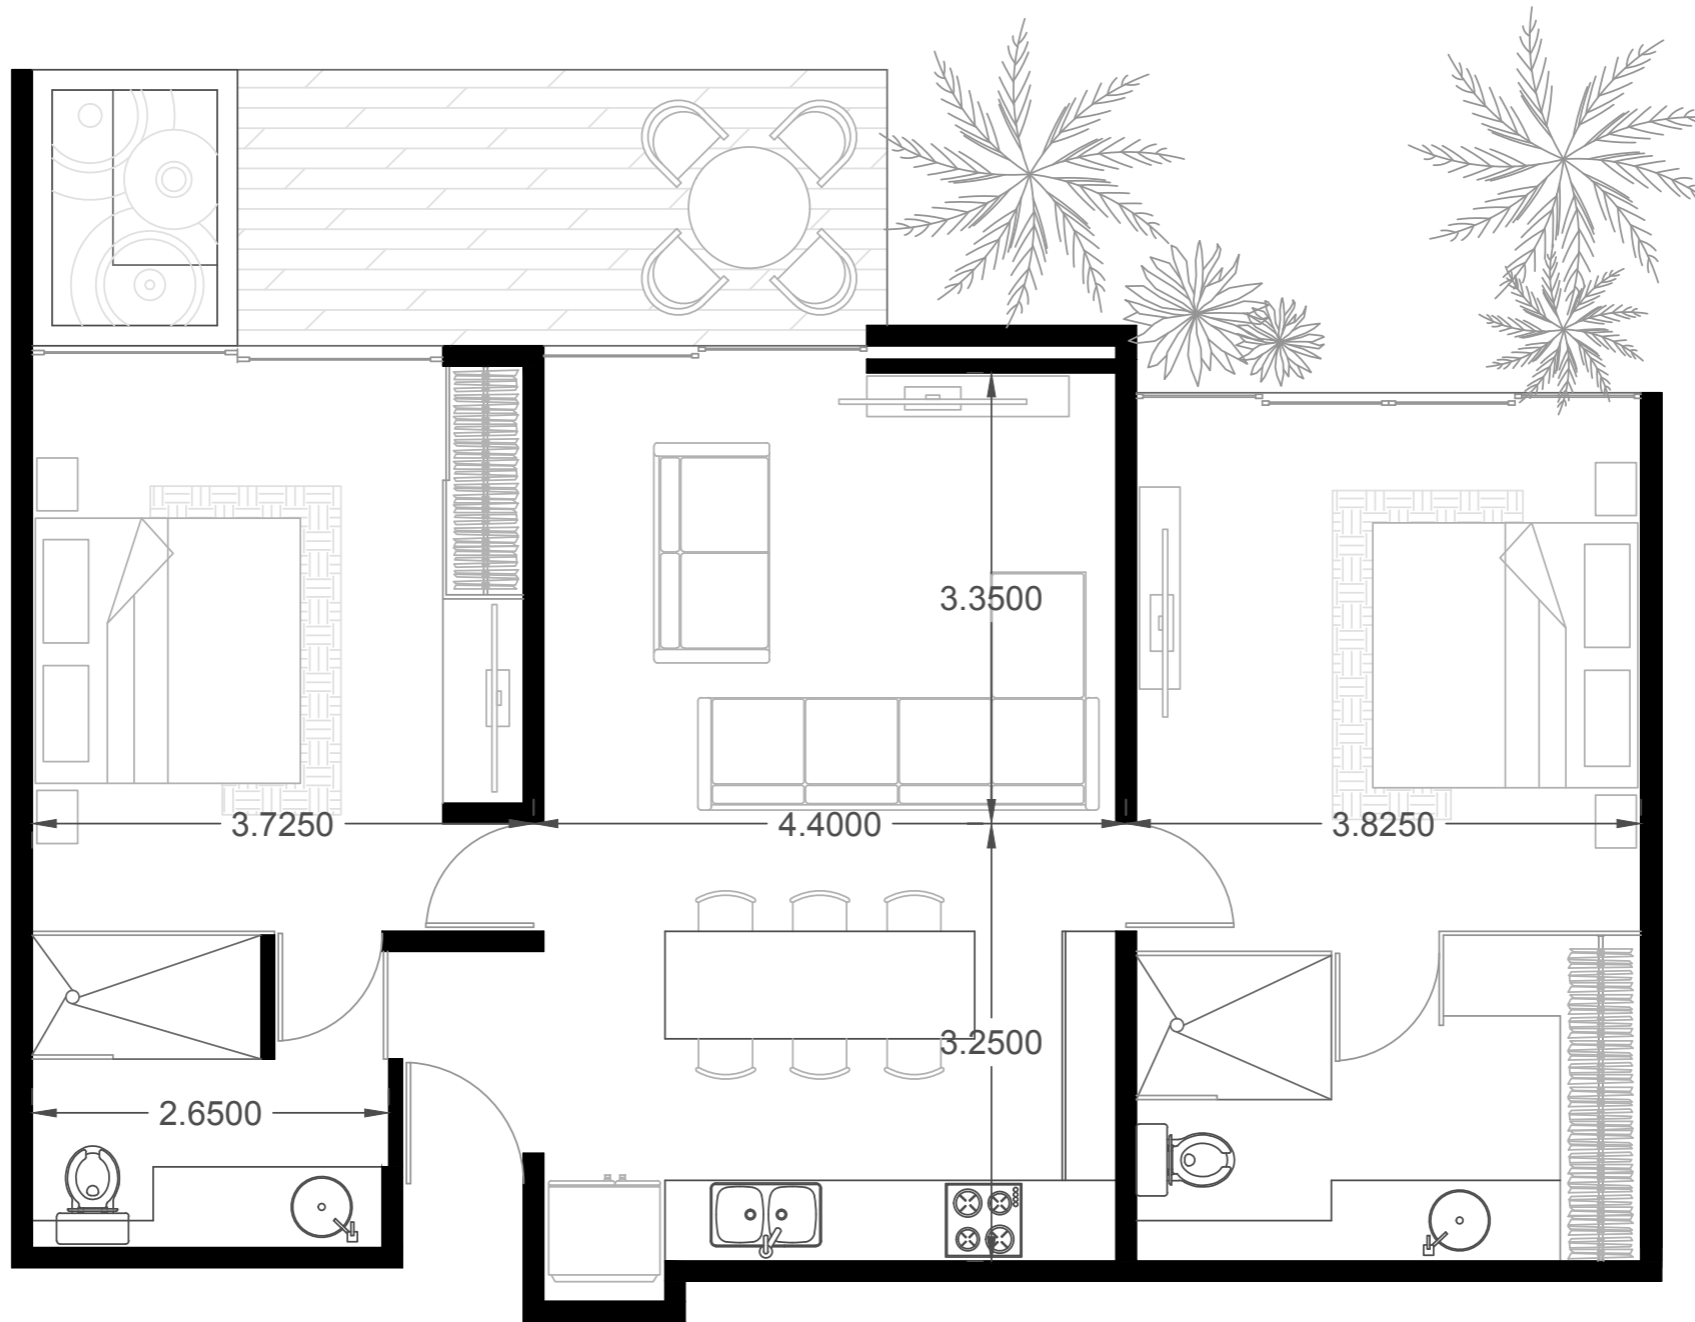

ANAH

TULUM

- bahia principe -

BLEND WITH
NATURE

LIVE SURROUNDED BY NATURE

Anah Tulum is located inside Bahia Principe Residences & Golf close to beach's access.

100 units in 20,000 square meters that allows the complex to blend perfectly with nature.

* Bahia Principe Benefits and Discount for Owners

CONDO TYPE C

CONDO TYPE D

TOWNHOUSE

Ground floor

TOWNHOUSE

Upper floor

ANAH