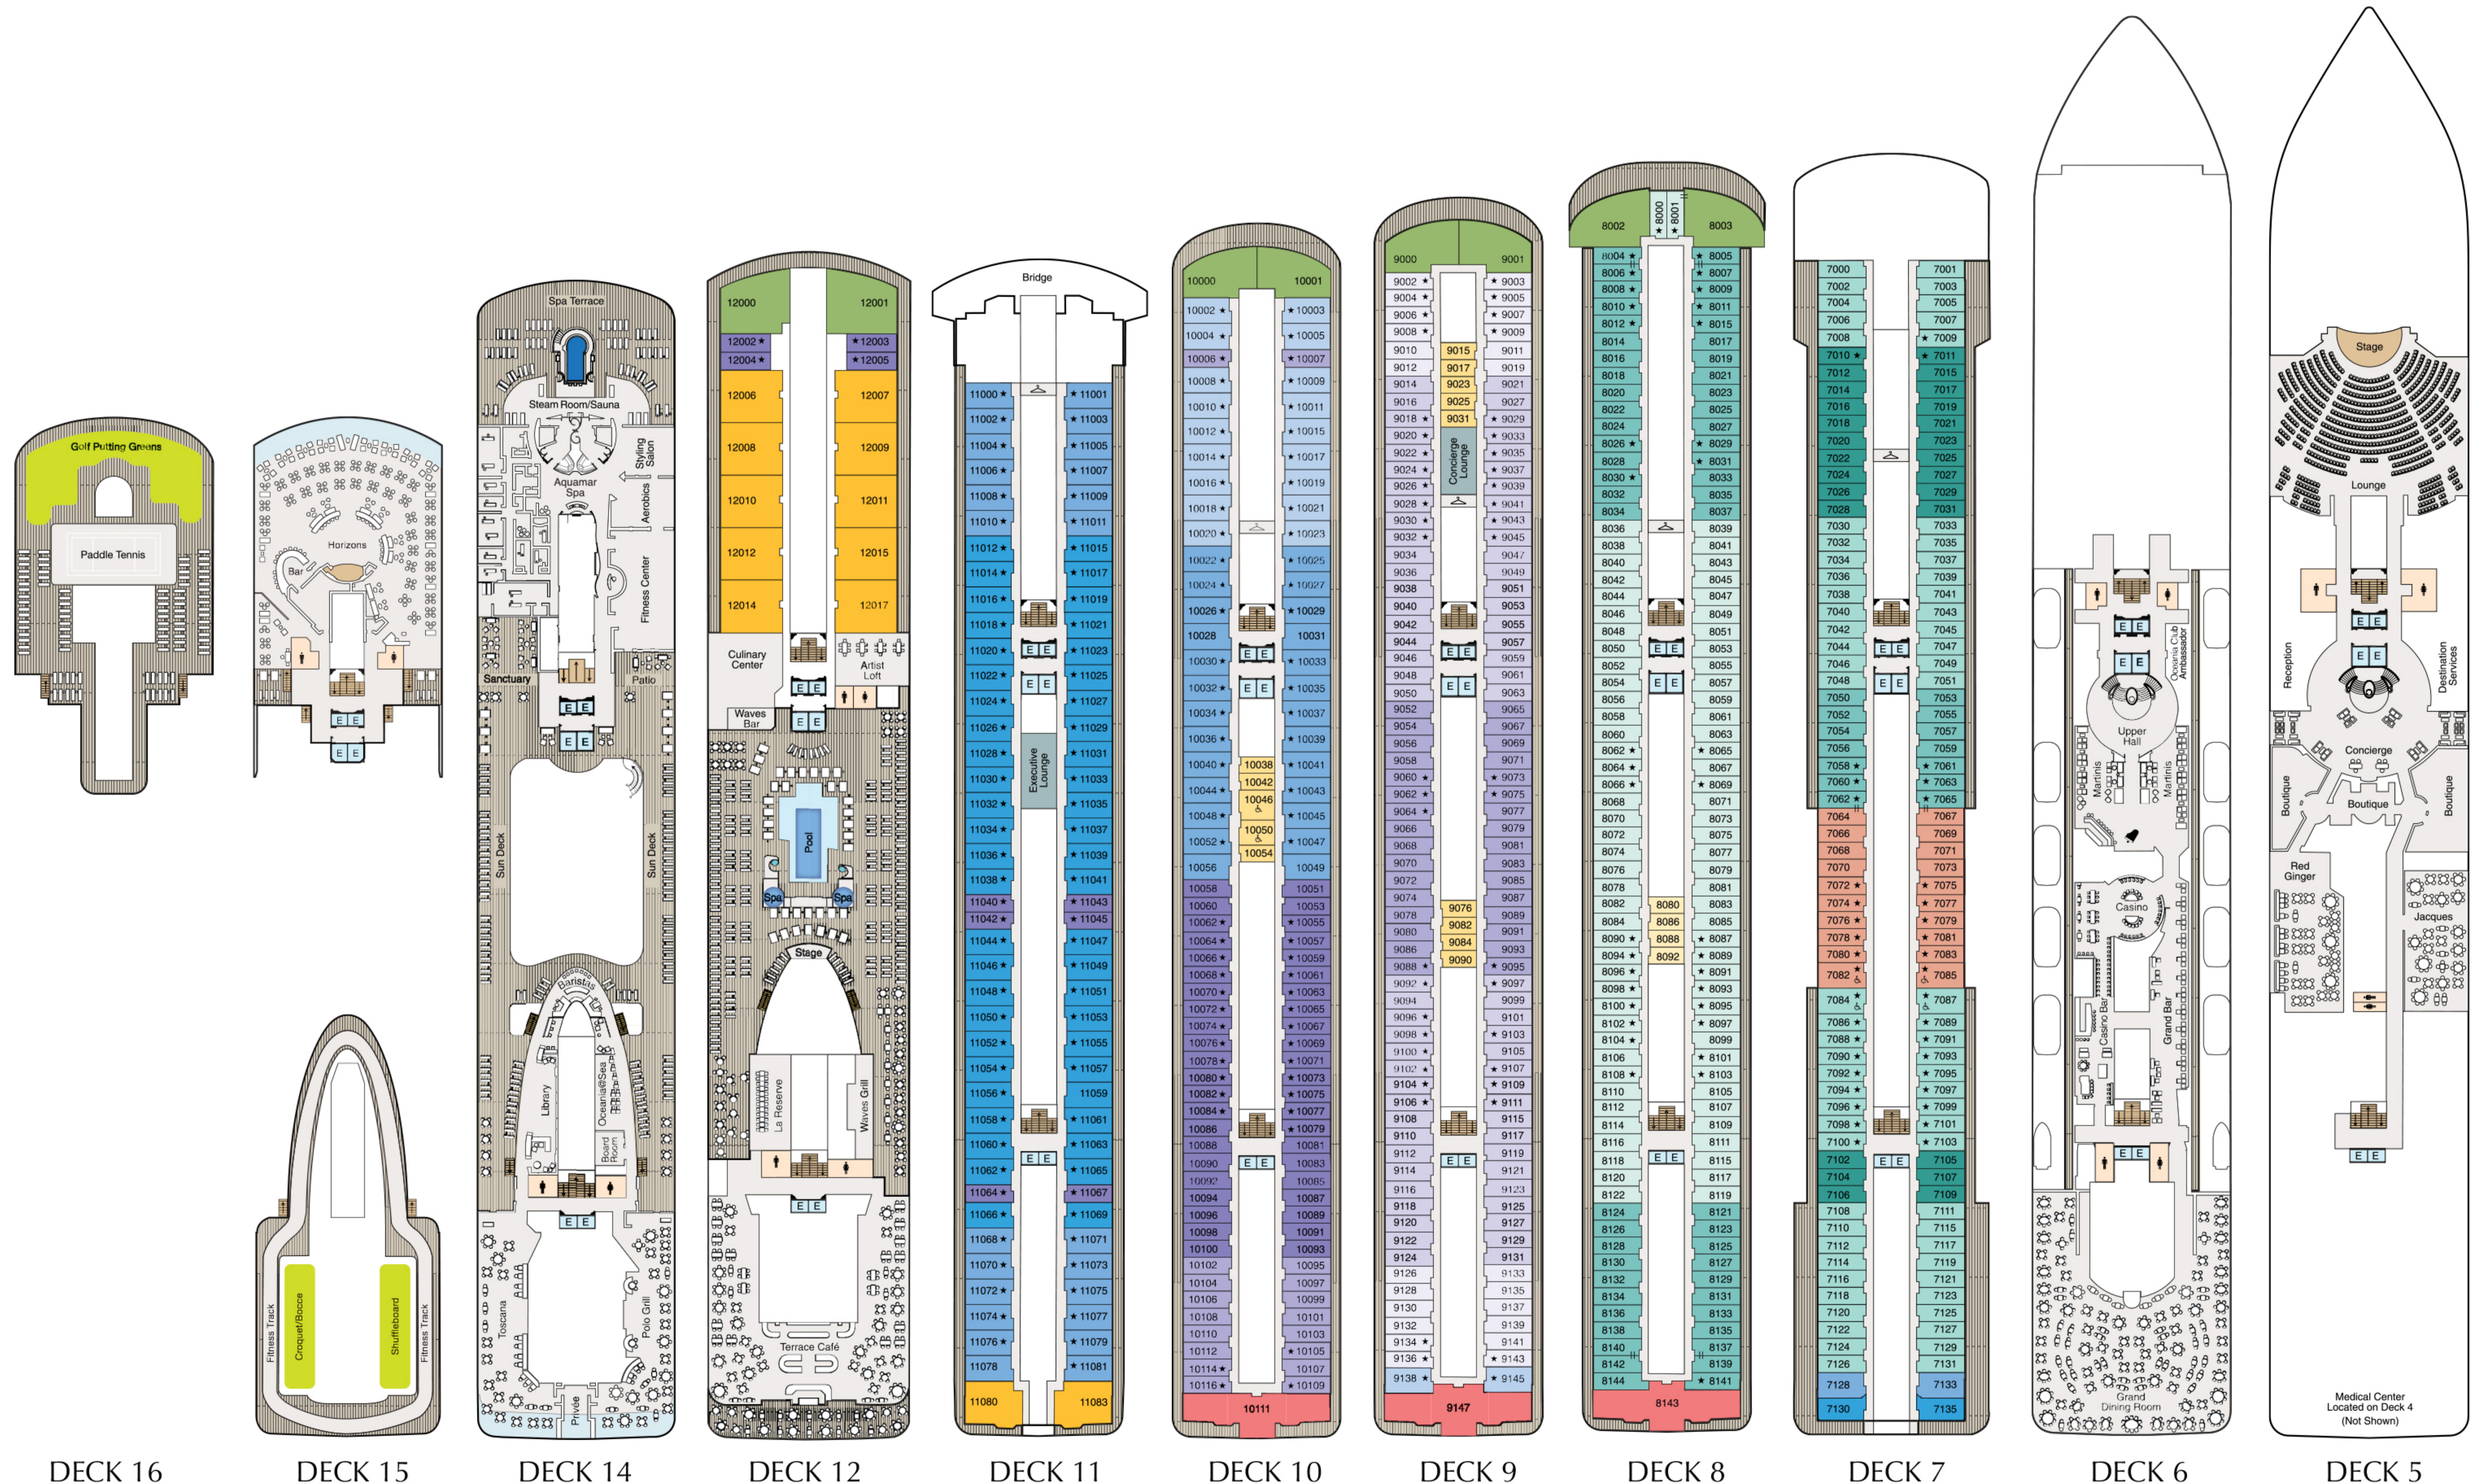

MARINA & RIVIERA DECK PLANS

STATEROOM COLOR LEGEND

SYMBOL LEGEND

- Restrooms
- Elevator
- Launderette
- POV Partially Obstructed Views
- Connecting Staterooms
- Triple with Sofabed
- Wheelchair Accessible

SHIPS' SPECIFICATIONS

Year Built: Marina 2011, Riviera 2012 • **Gross Tonnage:** 66,084 • **Length:** 784.9 feet • **Beam:** 105.64 feet
Cruising Speed: 20 knots • **Guest Decks:** 11 • **Guest Capacity (Double Occupancy):** 1,250
Staff Size: 800 • **Guest To Staff Ratio:** 1.56 to 1 • **Nationality of Officers:** European • **Country of Registry:** Marshall Islands

DECK 16

DECK 15

DECK 14

DECK 12

DECK 11

DECK 10

DECK 9

DECK 8

DECK 7

DECK 6

DECK 5