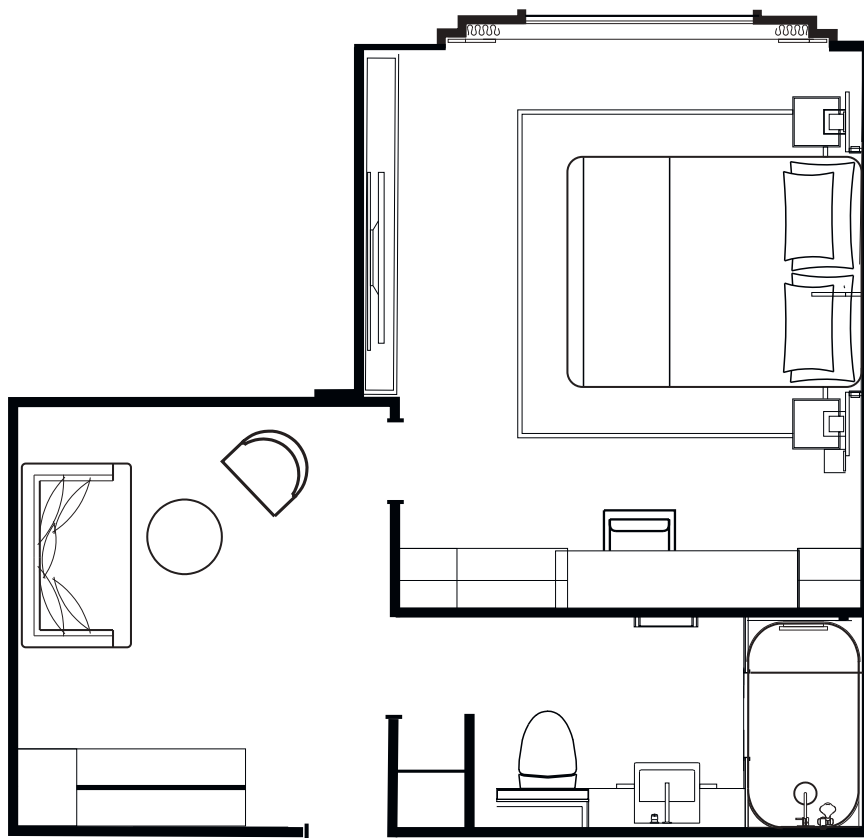

ATLAS
OCEAN VOYAGES

WORLD NAVIGATOR

NAVIGATOR SUITE (NS)

1-Bedroom Suite with Balcony
465 sq. ft. (43.2 sq. m.)

ATLAS
OCEAN VOYAGES

WORLD NAVIGATOR DISCOVERY SUITE (DS)

1-Bedroom Suite with Balcony
445 sq. ft. (41 sq. m.)

ATLAS
OCEAN VOYAGES

WORLD NAVIGATOR JOURNEY SUITE (JS)

1-Bedroom Suite with Balcony
382 sq. ft. (35.5 sq. m.)

ATLAS
OCEAN VOYAGES

WORLD NAVIGATOR

HORIZON STATEROOM (A1&A2)

Queen Stateroom with Juliet-style Balcony
270 sq. ft. (25 sq. m.)

ATLAS
OCEAN VOYAGES

WORLD NAVIGATOR

VERANDA STATEROOM (B1&B2)

Queen Stateroom with Balcony
270 sq. ft. (25 sq. m.)

ATLAS
OCEAN VOYAGES

WORLD NAVIGATOR

HORIZON DELUXE STATEROOM(E1)

Queen Stateroom with Juliet-style Balcony
300 sq. ft. (27.5 sq. m.)

ATLAS
OCEAN VOYAGES

WORLD NAVIGATOR

VERANDA DELUXE STATEROOM(E2)

Queen Stateroom with Balcony
300 sq. ft. (27.5 sq. m.)

ATLAS
OCEAN VOYAGES

WORLD NAVIGATOR ADVENTURE STATEROOM (C1)

Oceanview Stateroom
183 sq. ft. (17 sq. m.)