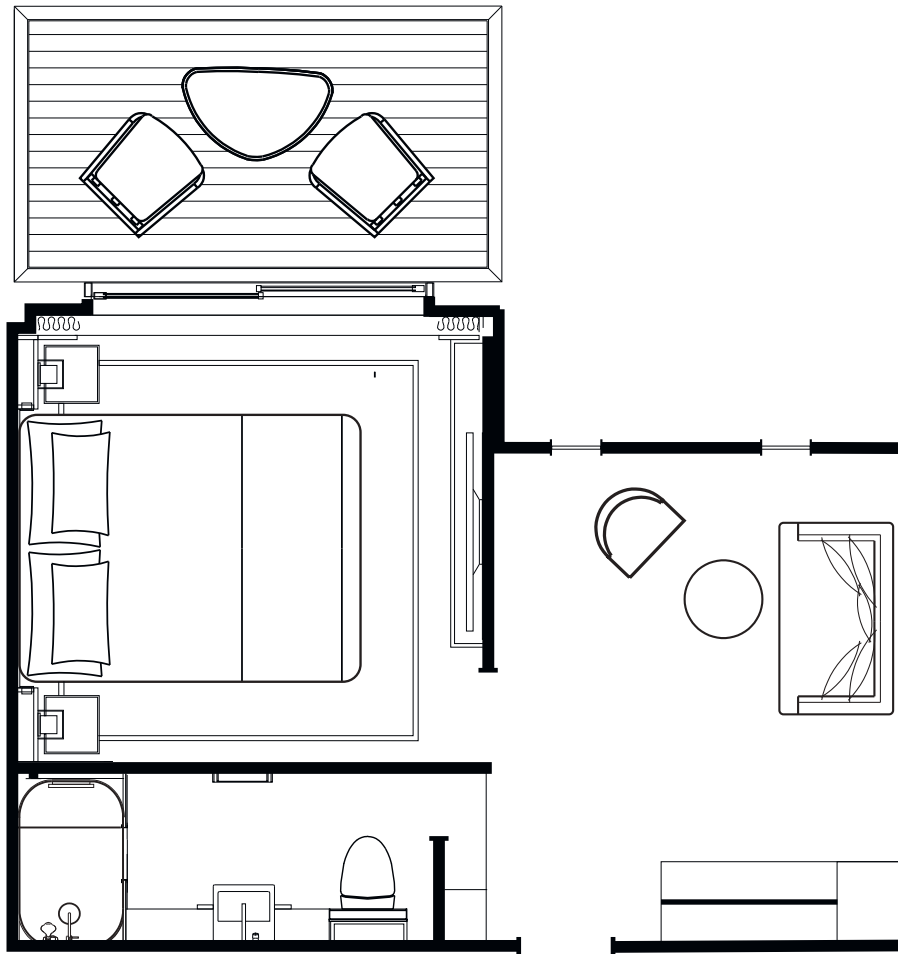

ATLAS
OCEAN VOYAGES

WORLD NAVIGATOR

NAVIGATOR SUITE (NS)

1-Bedroom Suite with Balcony
465 sq. ft. (43.2 sq. m.)

ATLAS
OCEAN VOYAGES

WORLD NAVIGATOR DISCOVERY SUITE (DS)

1-Bedroom Suite with Balcony
445 sq. ft. (41 sq. m.)

ATLAS
OCEAN VOYAGES

WORLD NAVIGATOR JOURNEY SUITE (JS)

1-Bedroom Suite with Balcony
382 sq. ft. (35.5 sq. m.)

ATLAS
OCEAN VOYAGES

WORLD NAVIGATOR

HORIZON STATEROOM (A1&A2)

Queen Stateroom with Juliet-style Balcony
270 sq. ft. (25 sq. m.)

ATLAS
OCEAN VOYAGES

WORLD NAVIGATOR

VERANDA STATEROOM (B1&B2)

Queen Stateroom with Balcony
270 sq. ft. (25 sq. m.)

ATLAS
OCEAN VOYAGES

WORLD NAVIGATOR

HORIZON DELUXE STATEROOM(E1)

Queen Stateroom with Juliet-style Balcony
300 sq. ft. (27.5 sq. m.)

ATLAS
OCEAN VOYAGES

WORLD NAVIGATOR

VERANDA DELUXE STATEROOM(E2)

Queen Stateroom with Balcony
300 sq. ft. (27.5 sq. m.)

ATLAS
OCEAN VOYAGES

WORLD NAVIGATOR ADVENTURE STATEROOM (C1)

Oceanview Stateroom
183 sq. ft. (17 sq. m.)