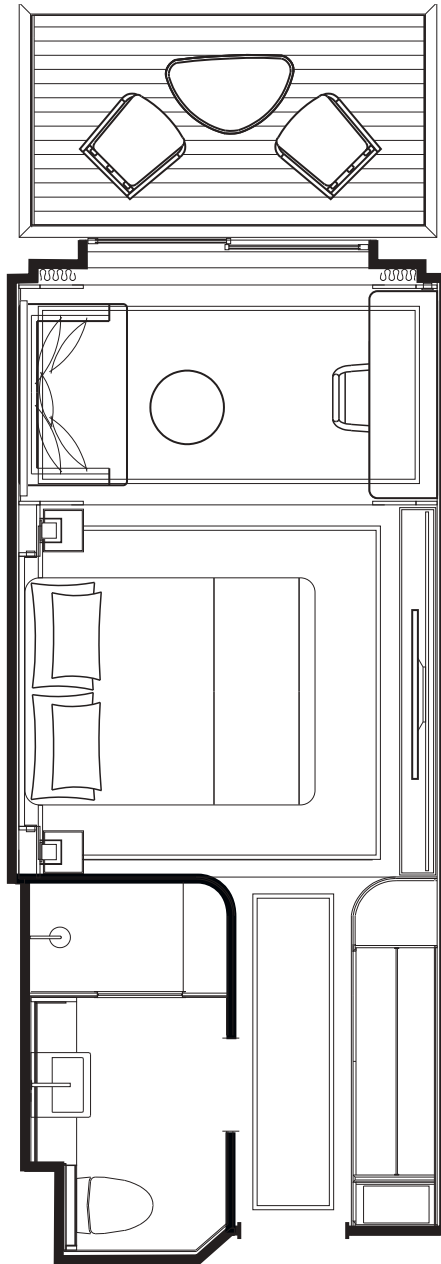

ATLAS
OCEAN VOYAGES

WORLD NAVIGATOR

NAVIGATOR SUITE (NS)

1-Bedroom Suite with Balcony
465 sq. ft. (43.2 sq. m.)

ATLAS
OCEAN VOYAGES

WORLD NAVIGATOR DISCOVERY SUITE (DS)

1-Bedroom Suite with Balcony
445 sq. ft. (41 sq. m.)

ATLAS
OCEAN VOYAGES

WORLD NAVIGATOR JOURNEY SUITE (JS)

1-Bedroom Suite with Balcony
382 sq. ft. (35.5 sq. m.)

ATLAS
OCEAN VOYAGES

WORLD NAVIGATOR

HORIZON STATEROOM (A1&A2)

Queen Stateroom with Juliet-style Balcony
270 sq. ft. (25 sq. m.)

ATLAS
OCEAN VOYAGES

WORLD NAVIGATOR

VERANDA STATEROOM (B1&B2)

Queen Stateroom with Balcony
270 sq. ft. (25 sq. m.)

ATLAS
OCEAN VOYAGES

WORLD NAVIGATOR

HORIZON DELUXE STATEROOM(E1)

Queen Stateroom with Juliet-style Balcony
300 sq. ft. (27.5 sq. m.)

ATLAS
OCEAN VOYAGES

WORLD NAVIGATOR

VERANDA DELUXE STATEROOM(E2)

Queen Stateroom with Balcony
300 sq. ft. (27.5 sq. m.)

ATLAS
OCEAN VOYAGES

WORLD NAVIGATOR ADVENTURE STATEROOM (C1)

Oceanview Stateroom
183 sq. ft. (17 sq. m.)