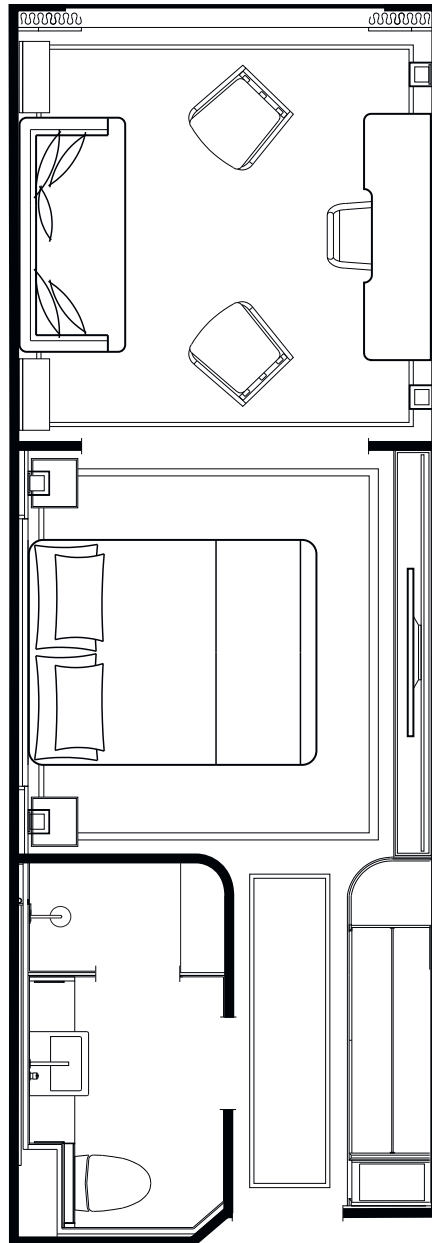

ATLAS
OCEAN VOYAGES

WORLD NAVIGATOR

NAVIGATOR SUITE (NS)

1-Bedroom Suite with Balcony
465 sq. ft. (43.2 sq. m.)

ATLAS
OCEAN VOYAGES

WORLD NAVIGATOR DISCOVERY SUITE (DS)

1-Bedroom Suite with Balcony
445 sq. ft. (41 sq. m.)

ATLAS
OCEAN VOYAGES

WORLD NAVIGATOR JOURNEY SUITE (JS)

1-Bedroom Suite with Balcony
382 sq. ft. (35.5 sq. m.)

ATLAS
OCEAN VOYAGES

WORLD NAVIGATOR

HORIZON STATEROOM (A1&A2)

Queen Stateroom with Juliet-style Balcony
270 sq. ft. (25 sq. m.)

ATLAS
OCEAN VOYAGES

WORLD NAVIGATOR

VERANDA STATEROOM (B1&B2)

Queen Stateroom with Balcony
270 sq. ft. (25 sq. m.)

ATLAS
OCEAN VOYAGES

WORLD NAVIGATOR

HORIZON DELUXE STATEROOM(E1)

Queen Stateroom with Juliet-style Balcony
300 sq. ft. (27.5 sq. m.)

ATLAS
OCEAN VOYAGES

WORLD NAVIGATOR

VERANDA DELUXE STATEROOM(E2)

Queen Stateroom with Balcony
300 sq. ft. (27.5 sq. m.)

ATLAS
OCEAN VOYAGES

WORLD NAVIGATOR ADVENTURE STATEROOM (C1)

Oceanview Stateroom
183 sq. ft. (17 sq. m.)