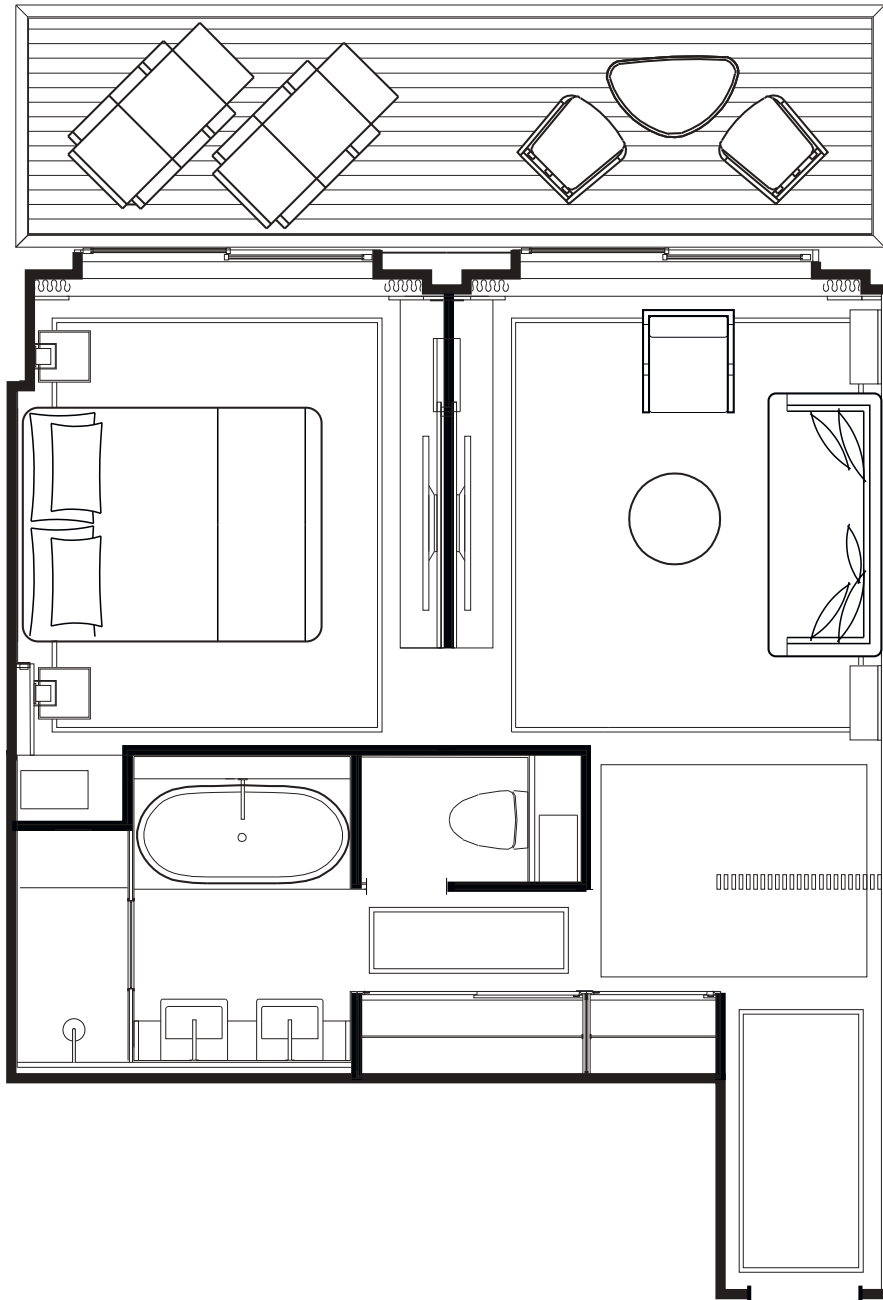

ATLAS
OCEAN VOYAGES

WORLD NAVIGATOR

NAVIGATOR SUITE (NS)

1-Bedroom Suite with Balcony
465 sq. ft. (43.2 sq. m.)

ATLAS
OCEAN VOYAGES

WORLD NAVIGATOR DISCOVERY SUITE (DS)

1-Bedroom Suite with Balcony
445 sq. ft. (41 sq. m.)

ATLAS
OCEAN VOYAGES

WORLD NAVIGATOR JOURNEY SUITE (JS)

1-Bedroom Suite with Balcony
382 sq. ft. (35.5 sq. m.)

ATLAS
OCEAN VOYAGES

WORLD NAVIGATOR

HORIZON STATEROOM (A1&A2)

Queen Stateroom with Juliet-style Balcony
270 sq. ft. (25 sq. m.)

ATLAS
OCEAN VOYAGES

WORLD NAVIGATOR

VERANDA STATEROOM (B1&B2)

Queen Stateroom with Balcony
270 sq. ft. (25 sq. m.)

ATLAS
OCEAN VOYAGES

WORLD NAVIGATOR

HORIZON DELUXE STATEROOM(E1)

Queen Stateroom with Juliet-style Balcony
300 sq. ft. (27.5 sq. m.)

ATLAS
OCEAN VOYAGES

WORLD NAVIGATOR

VERANDA DELUXE STATEROOM(E2)

Queen Stateroom with Balcony
300 sq. ft. (27.5 sq. m.)

ATLAS
OCEAN VOYAGES

WORLD NAVIGATOR ADVENTURE STATEROOM (C1)

Oceanview Stateroom
183 sq. ft. (17 sq. m.)