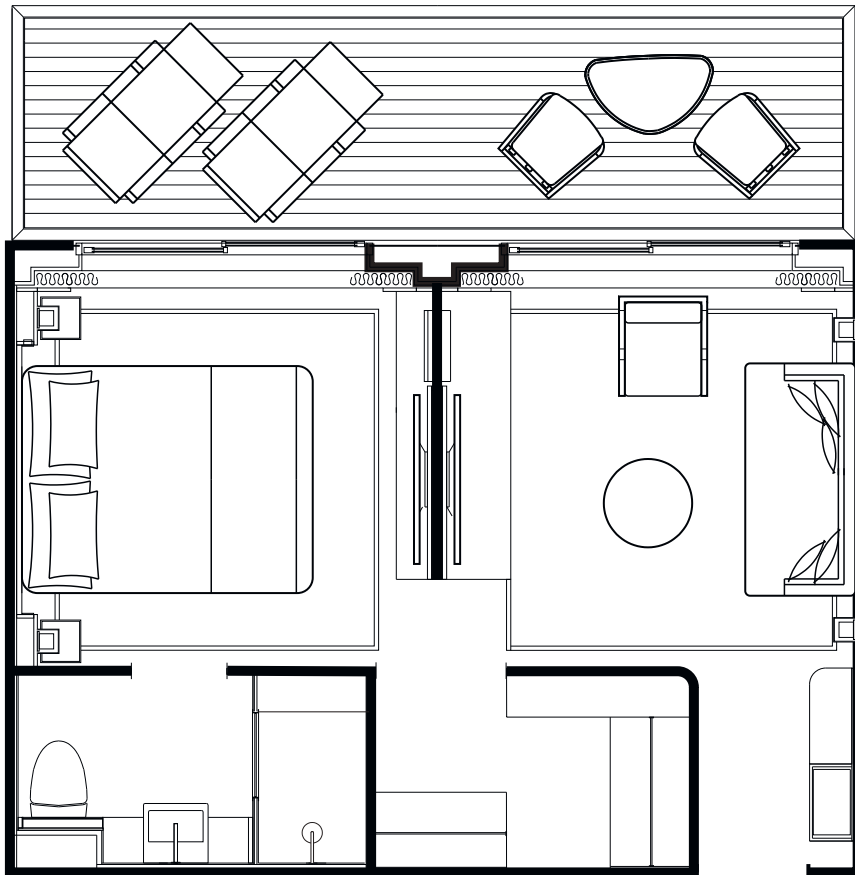

ATLAS
OCEAN VOYAGES

WORLD NAVIGATOR

NAVIGATOR SUITE (NS)

1-Bedroom Suite with Balcony
465 sq. ft. (43.2 sq. m.)

ATLAS
OCEAN VOYAGES

WORLD NAVIGATOR DISCOVERY SUITE (DS)

1-Bedroom Suite with Balcony
445 sq. ft. (41 sq. m.)

ATLAS
OCEAN VOYAGES

WORLD NAVIGATOR JOURNEY SUITE (JS)

1-Bedroom Suite with Balcony
382 sq. ft. (35.5 sq. m.)

ATLAS
OCEAN VOYAGES

WORLD NAVIGATOR

HORIZON STATEROOM (A1&A2)

Queen Stateroom with Juliet-style Balcony
270 sq. ft. (25 sq. m.)

ATLAS
OCEAN VOYAGES

WORLD NAVIGATOR

VERANDA STATEROOM (B1&B2)

Queen Stateroom with Balcony
270 sq. ft. (25 sq. m.)

ATLAS
OCEAN VOYAGES

WORLD NAVIGATOR

HORIZON DELUXE STATEROOM(E1)

Queen Stateroom with Juliet-style Balcony
300 sq. ft. (27.5 sq. m.)

ATLAS
OCEAN VOYAGES

WORLD NAVIGATOR

VERANDA DELUXE STATEROOM(E2)

Queen Stateroom with Balcony
300 sq. ft. (27.5 sq. m.)

ATLAS
OCEAN VOYAGES

WORLD NAVIGATOR ADVENTURE STATEROOM (C1)

Oceanview Stateroom
183 sq. ft. (17 sq. m.)