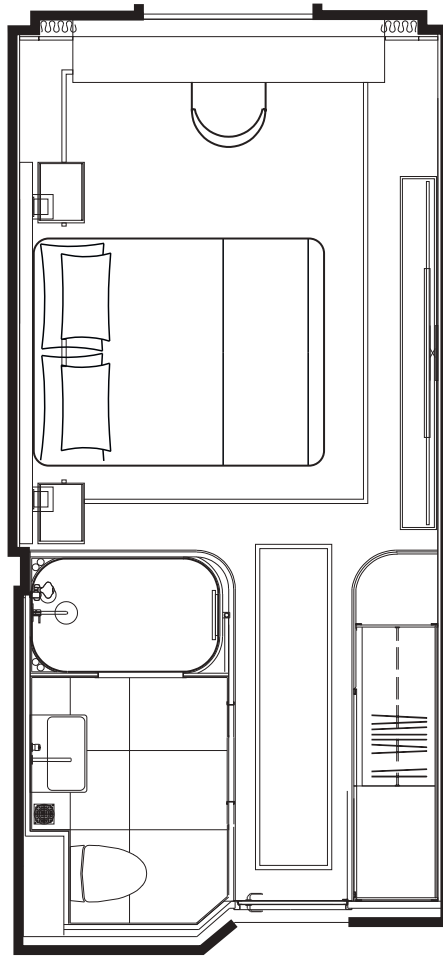

ATLAS
OCEAN VOYAGES

WORLD NAVIGATOR

NAVIGATOR SUITE (NS)

1-Bedroom Suite with Balcony
465 sq. ft. (43.2 sq. m.)

ATLAS
OCEAN VOYAGES

WORLD NAVIGATOR DISCOVERY SUITE (DS)

1-Bedroom Suite with Balcony
445 sq. ft. (41 sq. m.)

ATLAS
OCEAN VOYAGES

WORLD NAVIGATOR JOURNEY SUITE (JS)

1-Bedroom Suite with Balcony
382 sq. ft. (35.5 sq. m.)

ATLAS
OCEAN VOYAGES

WORLD NAVIGATOR

HORIZON STATEROOM (A1&A2)

Queen Stateroom with Juliet-style Balcony
270 sq. ft. (25 sq. m.)

ATLAS
OCEAN VOYAGES

WORLD NAVIGATOR

VERANDA STATEROOM (B1&B2)

Queen Stateroom with Balcony
270 sq. ft. (25 sq. m.)

ATLAS
OCEAN VOYAGES

WORLD NAVIGATOR

HORIZON DELUXE STATEROOM(E1)

Queen Stateroom with Juliet-style Balcony
300 sq. ft. (27.5 sq. m.)

ATLAS
OCEAN VOYAGES

WORLD NAVIGATOR

VERANDA DELUXE STATEROOM(E2)

Queen Stateroom with Balcony
300 sq. ft. (27.5 sq. m.)

ATLAS
OCEAN VOYAGES

WORLD NAVIGATOR ADVENTURE STATEROOM (C1)

Oceanview Stateroom
183 sq. ft. (17 sq. m.)