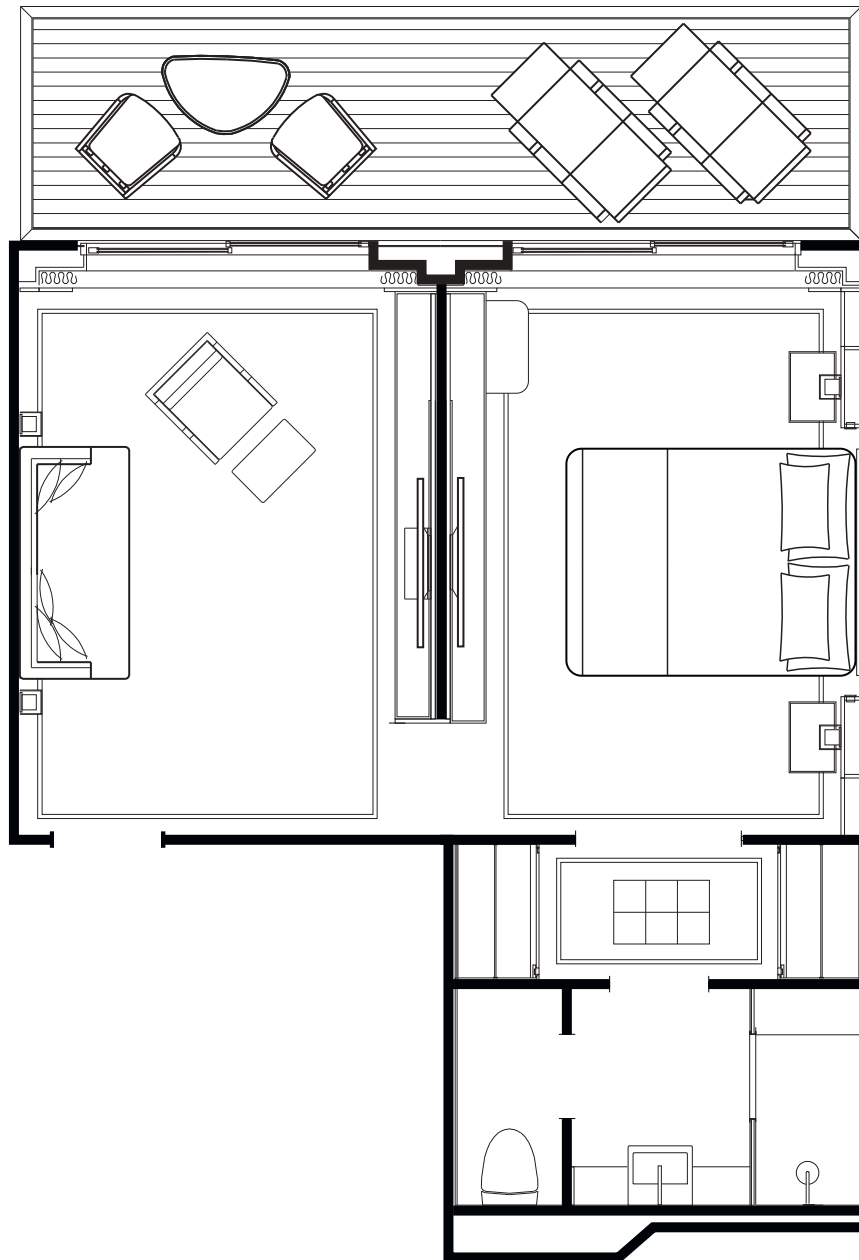

ATLAS
OCEAN VOYAGES

WORLD NAVIGATOR

NAVIGATOR SUITE (NS)

1-Bedroom Suite with Balcony
465 sq. ft. (43.2 sq. m.)

ATLAS
OCEAN VOYAGES

WORLD NAVIGATOR DISCOVERY SUITE (DS)

1-Bedroom Suite with Balcony
445 sq. ft. (41 sq. m.)

ATLAS
OCEAN VOYAGES

WORLD NAVIGATOR JOURNEY SUITE (JS)

1-Bedroom Suite with Balcony
382 sq. ft. (35.5 sq. m.)

ATLAS
OCEAN VOYAGES

WORLD NAVIGATOR

HORIZON STATEROOM (A1&A2)

Queen Stateroom with Juliet-style Balcony
270 sq. ft. (25 sq. m.)

ATLAS
OCEAN VOYAGES

WORLD NAVIGATOR

VERANDA STATEROOM (B1&B2)

Queen Stateroom with Balcony
270 sq. ft. (25 sq. m.)

ATLAS
OCEAN VOYAGES

WORLD NAVIGATOR

HORIZON DELUXE STATEROOM(E1)

Queen Stateroom with Juliet-style Balcony
300 sq. ft. (27.5 sq. m.)

ATLAS
OCEAN VOYAGES

WORLD NAVIGATOR

VERANDA DELUXE STATEROOM(E2)

Queen Stateroom with Balcony
300 sq. ft. (27.5 sq. m.)

ATLAS
OCEAN VOYAGES

WORLD NAVIGATOR ADVENTURE STATEROOM (C1)

Oceanview Stateroom
183 sq. ft. (17 sq. m.)